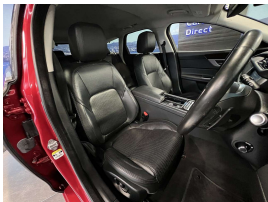

## 2019 Jaguar XF Sportbrake Prestige - Low Kms - Grade 4.5. \$32,990

<b>Stock ID</b>	17233
<b>Engine</b>	2000 cc
<b>Body</b>	Station Wagon
<b>Odometer</b>	53,525 km
<b>Interior</b>	Leather
<b>Transmission</b>	Automatic

Welcome to Wholesale Cars Direct.  
WCD is quality, WCD is service, it is who we are.

An immaculate Jaguar grade 4.5 Estate ready for the most discerning of buyers. Comes with Electric/Heated front seats with drivers memory, ABS, Isofix child seat anchor points, 10 airbags, 3 Point seat belts for all seats, Reverse camera, Dual side climate control, Cruise control, Front/Rear parking sensors, Bluetooth handsfree, Meridian audio, Lane departure warning, Radar cruise control, Electric tailgate, Paddle shift tiptronic, Push button start - Keyless entry, NZ Navigation, Stereo upgraded to the value of \$1400 with Apple car play. Equipped with a 2.0 Litre Turbocharged petrol engine.