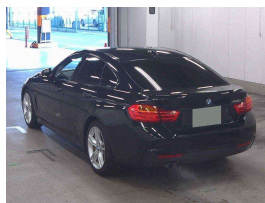

TRADE IN's

All trade ins can be facilitated here quickly and easily

FINANCE

Using only New Zealand's best finance companies we are focused on ensuring a simple, hassle-free experience to have you driving away in your new vehicle as quickly as possible

Wholesale Cars Direct, Phone 0800 22 44 02, Email sales@wcd.co.nz