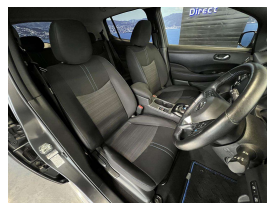

Wholesale Cars Direct

2019 Nissan Leaf X 40kwh - Grade 5 A - English Dash

Vehicle	Odometer	Engine	Seats	Stock ID
Details	29.993 km	0 cc	5	16053

TRADE IN's

All trade ins can be facilitated here quickly and easily