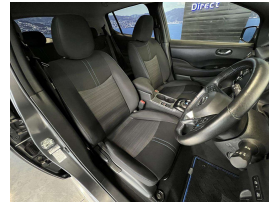

Wholesale Cars Direct

2019 Nissan Leaf X 40kwh - Grade 5 A - English Dash

Vehicle	Odometer	Engine	Seats	Stock ID
Details	29.993 km	0 cc	5	16053

TRADE IN's

All trade ins can be facilitated here quickly and easily