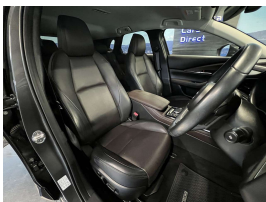

Wholesale Cars Direct

2021 Mazda Cx-30 Hybrid AWD X L Package - HUGE Spec - Rare SUV.

Stock ID	17310
Engine	2000 cc, Hybrid
Body	SUV
Odometer	33,378 km
Interior	Leather
Transmission	Automatic

Welcome to Wholesale Cars Direct.
WCD is quality, WCD is service, it is who we are.

A really special Hybrid AWD X-L CX-30. Mazda flag ship medium size SUV. X refers to the Skyactive X engine, a high tech motor to provide the power of petrol with the economy of diesel. L is for Mazda highest luxury trim level along with premium features. Comes with active driving display (HUD), Premium BOSE Audio system, 360" camera, Reversing camera, Adaptive head lights, Auto high beam, Collision avoidance, Smart city brake support Front/Rear, Driver monitoring system, Blind spot monitoring, Rear cross traffic alert, Lane departure warning, 3 point safety belts for all Seats, Electric drivers seat with memory function, Heated front seats, Heated steering wheel, Bluetooth audio, Music