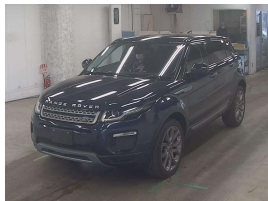

2019 Land Rover Range Rover Evoque Facelift SE AWD - Grade 4.5 A -

Stock ID 17341
Engine 2000 cc, Internal Combustion
Body SUV
Odometer 26,650 km
Interior 0
Transmission Automatic

Welcome to Wholesale Cars Direct. WCD is quality, WCD is service, it is who we are.

This is now compiled in storge. It can be processed upon genuine interest or purchased subject to condition & test drive.