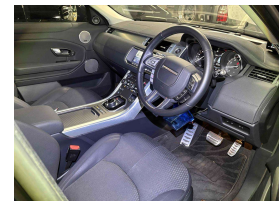

2019 Land Rover Range Rover Evoque Facelift SE AWD - Grade 4.5 A -

Stock ID 17341
Engine 2000 cc, Internal Combustion
Body SUV
Odometer 26,650 km
Interior 0
Transmission Automatic

Welcome to Wholesale Cars Direct. WCD is quality, WCD is service, it is who we are.

This is now compiled in storge. It can be processed upon genuine interest or purchased subject to condition & test drive.