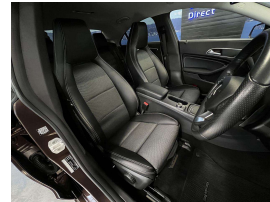

Quality is not a marketing act at Wholesale Cars Direct, it is who we are.

This Mercedes CLA 180 is what WCD is so well known for, not just a grade 4.5, but unmarked, not a scratch, it is immaculate inside & out. Passed the independent FULL mechanical inspection with no fault. The low kilometres for long time value. The 18 inch factory alloys look outstanding, but the the colour "Orient Brown Metallic" it looks stunning, we have never seen this before. We upgraded the navigation & stereo to NZ spec, it also comes with Bluetooth handsfree, music streaming & Reverse Camera, Sports suspension, Heated seats, Parkings sensors, Proximity key, Push button start, Adaptive Cruise control, Collision warning with brake intervention, Lane keep assist, Lane departure warning, 9x SRS airbags, Partial leather interior, Paddle shift tiptronic. Bi-Xenon headlights. The 1.6 Litre Turbo engine develops 90kw.

TRADE IN's

All trade ins can be facilitated here quickly and easily

FINANCE

Using only New Zealands best finance companies we are focused on ensuring a simple, hassle free experience to have you driving away in your new vehicle as quickly as possible

Wholesale Cars Direct, Phone 0800 22 44 02, Email sales@wcd.co.nz