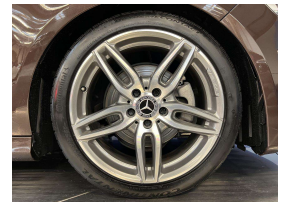

Wholesale Cars Direct

2017 Mercedes-Benz CLA 180 AMG Style - NZ Nav & Stereo

Vehicle	Odometer	Engine	Seats	Stock ID
Details	21.000 km	1600 cc	-	15622

Quality is not a marketing act at Wholesale Cars Direct, it is who we are.

This Mercedes CLA 180 is what WCD is so well known for, not just a grade 4.5, but unmarked, not a scratch, it is immaculate inside & out. Passed the independent FULL mechanical inspection with no fault. The low kilometres for long time value. The 18 inch factory alloys look outstanding, but the the colour "Orient Brown Metallic" it looks stunning, we have never seen this before. We upgraded the navigation & stereo to NZ spec, it also comes with Bluetooth handsfree, music streaming & Reverse Camera, Sports suspension, Heated seats, Parkings sensors, Proximity key, Push button start, Adaptive Cruise control, Collision warning with brake intervention, Lane keep assist, Lane departure warning, 9x SRS airbags, Partial leather interior, Paddle shift tiptronic. Bi-Xenon headlights. The 1.6 Litre Turbo engine develops 90kw.