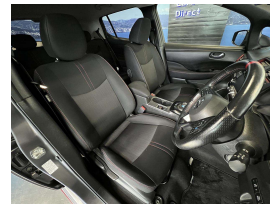

Wholesale Cars Direct

2018 Nissan Leaf Nismo 40kwh - English Dash & Stereo

Vehicle	Odometer	Engine	Seats	Stock ID
Details	40.474 km	0 cc	5	16127

TRADE IN's

All trade ins can be facilitated here quickly and easily