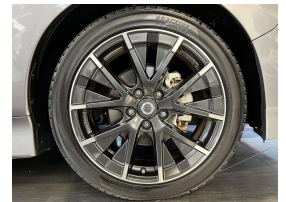

Wholesale Cars Direct

2018 Nissan Leaf Nismo 40kwh - English Dash & Stereo

Vehicle	Odometer	Engine	Seats	Stock ID
Details	40.474 km	0 cc	5	16127

TRADE IN's

All trade ins can be facilitated here quickly and easily