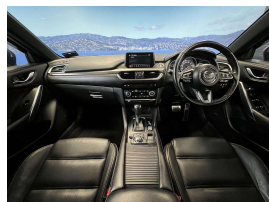

Wholesale Cars Direct

2017 Mazda Ateza 25S Facelift - Leather - Apple Car Play. \$26,990

Stock ID	16551
Engine	2500 cc
Body	Station Wagon
Odometer	48,380 km
Interior	Leather
Transmission	Automatic

Welcome to Wholesale Cars Direct.
WCD is quality, WCD is service, it is who we are.

One of the most sort after colours in Mazda. This Ateza Estate will impress with the pure comfort, style, spec & look. Pure comfort. Comes with full leather interior, 19 inch Factory alloy wheels, Radar Cruise Control, 3 Point Safety Belts for all Seats, 6 SRS Air Bags, Heated Seats, Heated steering wheel, ISOFIX car seat anchor points, Multi function steering wheel with Paddle shift tiptronic, Blind spot monitoring, Heads up display, Electric front seats, Memory drivers seat, Lane keep assist, Smart city brake support, Push button start, Bose stereo, Reverse camera, Bluetooth, Apple Car Play, Android auto, Dual side climate control, Front/Rear parking sensors, Lane departure warning, Proximity key - Push button