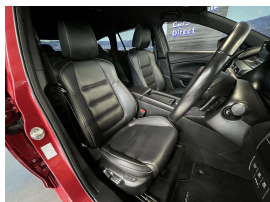

Wholesale Cars Direct

2017 Mazda Ateza 25S Facelift - Leather - Apple Car Play. \$26,990

Stock ID	16551
Engine	2500 cc
Body	Station Wagon
Odometer	48,380 km
Interior	Leather
Transmission	Automatic

Welcome to Wholesale Cars Direct.
WCD is quality, WCD is service, it is who we are.

One of the most sort after colours in Mazda. This Ateza Estate will impress with the pure comfort, style, spec & look. Pure comfort. Comes with full leather interior, 19 inch Factory alloy wheels, Radar Cruise Control, 3 Point Safety Belts for all Seats, 6 SRS Air Bags, Heated Seats, Heated steering wheel, ISOFIX car seat anchor points, Multi function steering wheel with Paddle shift tiptronic, Blind spot monitoring, Heads up display, Electric front seats, Memory drivers seat, Lane keep assist, Smart city brake support, Push button start, Bose stereo, Reverse camera, Bluetooth, Apple Car Play, Android auto, Dual side climate control, Front/Rear parking sensors, Lane departure warning, Proximity key - Push button