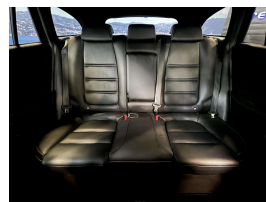

Wholesale Cars Direct

2017 Mazda Ateza 25S Facelift - Leather - Apple Car Play. \$26,990

Stock ID	16551
Engine	2500 cc
Body	Station Wagon
Odometer	48,380 km
Interior	Leather
Transmission	Automatic

Welcome to Wholesale Cars Direct.
WCD is quality, WCD is service, it is who we are.

One of the most sort after colours in Mazda. This Ateza Estate will impress with the pure comfort, style, spec & look. Pure comfort. Comes with full leather interior, 19 inch Factory alloy wheels, Radar Cruise Control, 3 Point Safety Belts for all Seats, 6 SRS Air Bags, Heated Seats, Heated steering wheel, ISOFIX car seat anchor points, Multi function steering wheel with Paddle shift tiptronic, Blind spot monitoring, Heads up display, Electric front seats, Memory drivers seat, Lane keep assist, Smart city brake support, Push button start, Bose stereo, Reverse camera, Bluetooth, Apple Car Play, Android auto, Dual side climate control, Front/Rear parking sensors, Lane departure warning, Proximity key - Push button