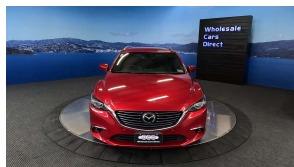

Wholesale Cars Direct

2017 Mazda Ateza 25S Facelift - Leather - Apple Car Play. \$26,990

Stock ID	16551
Engine	2500 cc
Body	Station Wagon
Odometer	48,380 km
Interior	Leather
Transmission	Automatic

Welcome to Wholesale Cars Direct.
WCD is quality, WCD is service, it is who we are.

One of the most sort after colours in Mazda. This Ateza Estate will impress with the pure comfort, style, spec & look. Pure comfort. Comes with full leather interior, 19 inch Factory alloy wheels, Radar Cruise Control, 3 Point Safety Belts for all Seats, 6 SRS Air Bags, Heated Seats, Heated steering wheel, ISOFIX car seat anchor points, Multi function steering wheel with Paddle shift tiptronic, Blind spot monitoring, Heads up display, Electric front seats, Memory drivers seat, Lane keep assist, Smart city brake support, Push button start, Bose stereo, Reverse camera, Bluetooth, Apple Car Play, Android auto, Dual side climate control, Front/Rear parking sensors, Lane departure warning, Proximity key - Push button