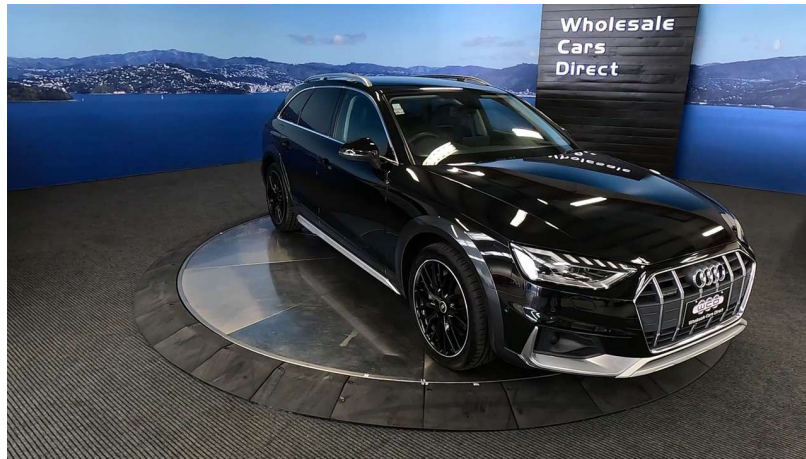

Wholesale Cars Direct

2021 Audi A4 Allroad Quattro New Shape - NZ Nav - Grade 4.5. \$42,990

Stock ID	17025
Engine	2000 cc
Body	Station Wagon
Odometer	69,999 km
Interior	Leather
Transmission	Automatic

Welcome to Wholesale Cars Direct.
WCD is quality, WCD is service, it is who we are.

An extremely rare special Quattro new shape Audi Allroad. Absolute pristine condition. Comes with Virtual Cockpit, Stereo upgraded to NZ spec, NZ Navigation, Adaptive cruise control, Audi side assist, Audi active lane assist, Audi pre sense, Distance warning, 360 degree camera, Reverse camera, 6 Airbags, Full leather interior, Three zone climate control, Electronic stability control, Auto headlights, Auto wipers, Electric heated front seats drivers with memory function, Park assist, Proximity key - Push button start, Front/Rear parking sensors, Factory 17 inch alloys, Multi function sport steering wheel with paddle shift tiptronic. Auto stop/start, Audi Drive select, Bluetooth, Apple Car Play, Android