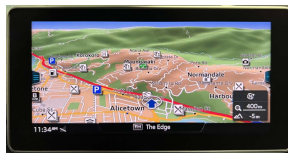

Wholesale Cars Direct

2021 Audi A4 Allroad Quattro New Shape - NZ Nav - Grade 4.5. \$42,990

Stock ID	17025
Engine	2000 cc
Body	Station Wagon
Odometer	69,999 km
Interior	Leather
Transmission	Automatic

Welcome to Wholesale Cars Direct.
WCD is quality, WCD is service, it is who we are.

An extremely rare special Quattro new shape Audi Allroad. Absolute pristine condition. Comes with Virtual Cockpit, Stereo upgraded to NZ spec, NZ Navigation, Adaptive cruise control, Audi side assist, Audi active lane assist, Audi pre sense, Distance warning, 360 degree camera, Reverse camera, 6 Airbags, Full leather interior, Three zone climate control, Electronic stability control, Auto headlights, Auto wipers, Electric heated front seats drivers with memory function, Park assist, Proximity key - Push button start, Front/Rear parking sensors, Factory 17 inch alloys, Multi function sport steering wheel with paddle shift tiptronic. Auto stop/start, Audi Drive select, Bluetooth, Apple Car Play, Android