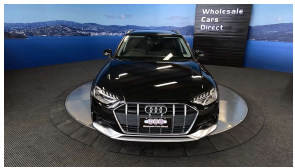

Wholesale Cars Direct

2021 Audi A4 Allroad Quattro New Shape - NZ Nav - Grade 4.5. \$42,990

Stock ID	17025
Engine	2000 cc
Body	Station Wagon
Odometer	69,999 km
Interior	Leather
Transmission	Automatic

Welcome to Wholesale Cars Direct.
WCD is quality, WCD is service, it is who we are.

An extremely rare special Quattro new shape Audi Allroad. Absolute pristine condition. Comes with Virtual Cockpit, Stereo upgraded to NZ spec, NZ Navigation, Adaptive cruise control, Audi side assist, Audi active lane assist, Audi pre sense, Distance warning, 360 degree camera, Reverse camera, 6 Airbags, Full leather interior, Three zone climate control, Electronic stability control, Auto headlights, Auto wipers, Electric heated front seats drivers with memory function, Park assist, Proximity key - Push button start, Front/Rear parking sensors, Factory 17 inch alloys, Multi function sport steering wheel with paddle shift tiptronic. Auto stop/start, Audi Drive select, Bluetooth, Apple Car Play, Android