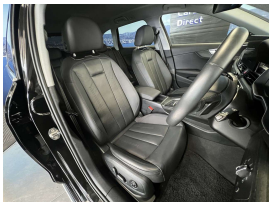

2021 Audi A4 Allroad Quattro New Shape - NZ Nav - Grade 4.5. $42,990