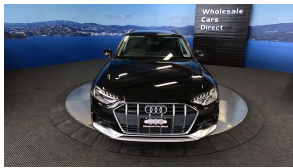

## 2021 Audi A4 Allroad Quattro New Shape - NZ Nav - Grade 4.5. \$39,990

<b>Stock ID</b>	17025
<b>Engine</b>	2000 cc
<b>Body</b>	Station Wagon
<b>Odometer</b>	69,999 km
<b>Interior</b>	Leather
<b>Transmission</b>	Automatic

Welcome to Wholesale Cars Direct.  
WCD is quality, WCD is service, it is who we are.

An extremely rare special Quattro new shape Audi Allroad. Absolute pristine condition. Comes with Virtual Cockpit, Stereo upgraded to NZ spec, NZ Navigation, Adaptive cruise control, Audi side assist, Audi active lane assist, Audi pre sense, Distance warning, 360 degree camera, Reverse camera, 6 Airbags, Full leather interior, Three zone climate control, Electronic stability control, Auto headlights, Auto wipers, Electric heated front seats drivers with memory function, Park assist, Proximity key - Push button start, Front/Rear parking sensors, Factory 17 inch alloys, Multi function sport steering wheel with paddle shift tiptronic. Auto stop/start, Audi Drive select, Bluetooth, Apple Car Play, Android