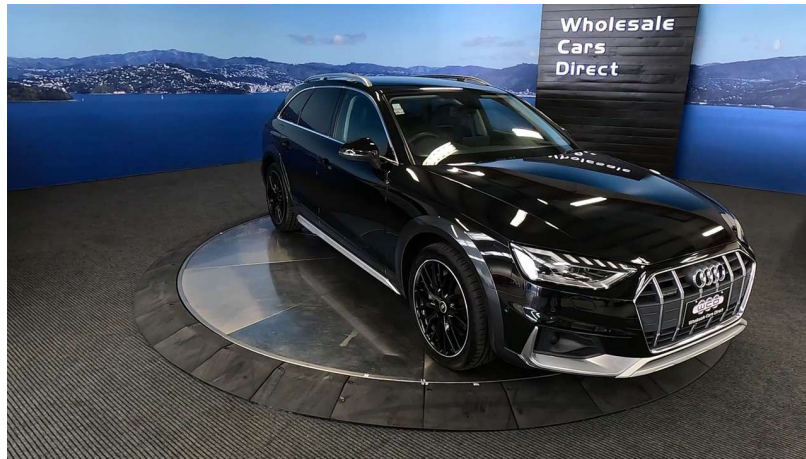

## 2021 Audi A4 Allroad Quattro New Shape - NZ Nav - Grade 4.5. \$39,990

<b>Stock ID</b>	17025
<b>Engine</b>	2000 cc
<b>Body</b>	Station Wagon
<b>Odometer</b>	69,999 km
<b>Interior</b>	Leather
<b>Transmission</b>	Automatic

Welcome to Wholesale Cars Direct.  
WCD is quality, WCD is service, it is who we are.

An extremely rare special Quattro new shape Audi Allroad. Absolute pristine condition. Comes with Virtual Cockpit, Stereo upgraded to NZ spec, NZ Navigation, Adaptive cruise control, Audi side assist, Audi active lane assist, Audi pre sense, Distance warning, 360 degree camera, Reverse camera, 6 Airbags, Full leather interior, Three zone climate control, Electronic stability control, Auto headlights, Auto wipers, Electric heated front seats drivers with memory function, Park assist, Proximity key - Push button start, Front/Rear parking sensors, Factory 17 inch alloys, Multi function sport steering wheel with paddle shift tiptronic. Auto stop/start, Audi Drive select, Bluetooth, Apple Car Play, Android