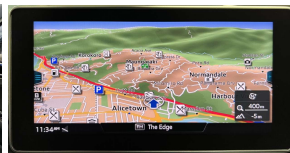

## 2021 Audi A4 Allroad Quattro New Shape - NZ Nav - Grade 4.5. \$39,990

<b>Stock ID</b>	17025
<b>Engine</b>	2000 cc
<b>Body</b>	Station Wagon
<b>Odometer</b>	69,999 km
<b>Interior</b>	Leather
<b>Transmission</b>	Automatic

Welcome to Wholesale Cars Direct.  
WCD is quality, WCD is service, it is who we are.

An extremely rare special Quattro new shape Audi Allroad. Absolute pristine condition. Comes with Virtual Cockpit, Stereo upgraded to NZ spec, NZ Navigation, Adaptive cruise control, Audi side assist, Audi active lane assist, Audi pre sense, Distance warning, 360 degree camera, Reverse camera, 6 Airbags, Full leather interior, Three zone climate control, Electronic stability control, Auto headlights, Auto wipers, Electric heated front seats drivers with memory function, Park assist, Proximity key - Push button start, Front/Rear parking sensors, Factory 17 inch alloys, Multi function sport steering wheel with paddle shift tiptronic. Auto stop/start, Audi Drive select, Bluetooth, Apple Car Play, Android