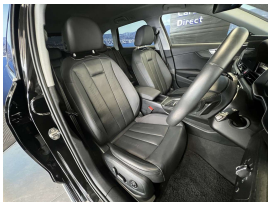

2021 Audi A4 Allroad Quattro New Shape - NZ Nav - Grade 4.5. $39,990