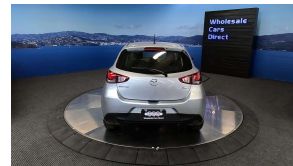

Wholesale Cars Direct

2018 Mazda Demio 1.5 - Grade 4.5 - Apple Car Play Android

Vehicle	Odometer	Engine	Seats	Stock ID
Details	43.800 km	1500 cc	-	15957

TRADE IN's

All trade ins can be facilitated here quickly and easily