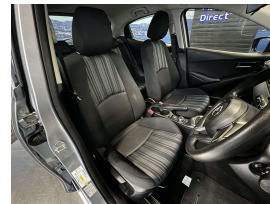

Wholesale Cars Direct

2018 Mazda Demio 1.5 - Grade 4.5 - Apple Car Play Android

Vehicle	Odometer	Engine	Seats	Stock ID
Details	43.800 km	1500 cc	-	15957

TRADE IN's

All trade ins can be facilitated here quickly and easily