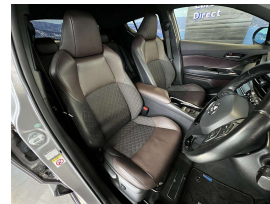

Wholesale Cars Direct

2017 Toyota C-HR Hybrid G - Grade 4.5 - Apple Car Play

Vehicle	Odometer	Engine	Seats	Stock ID
Details	73.800 km	1800 cc	-	15948

TRADE IN's

All trade ins can be facilitated here quickly and easily