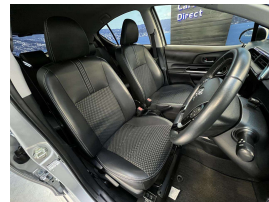

Wholesale Cars Direct

2019 Toyota Aqua Hybrid Crossover, Apple Car Play Android

Vehicle	Odometer	Engine	Seats	Stock ID
Details	72.700 km	1500 cc	-	15398

Quality is not a marketing act at Wholesale Cars Direct, it is who we are.

Grade 4.5 This Aqua is a prime WCD example of our Presentation & Purchasing. We buy better from the start. You can always tell a WCD vehicle.

Always doing the extra, the WCD way. NZ stereo with Bluetooth handsfree, music streaming, Apple CarPlay, Android auto & Reverse Camera. Partial Leather interior, Front collision warning system, Push button start, Keyless entry, Factory 2 tone 16 inch alloy wheels, Twin SRS airbags, ABS, ISOFIX child seat anchor points, 3 Point seat belts for all seats, Climate control, Parking Sensors, Lane departure warning. It's Hybrid drivetrain uses a 54kw 1.5 Litre petrol engine and a 45kw electric motor.