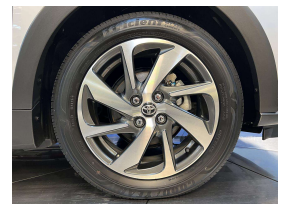

Wholesale Cars Direct

2019 Toyota Aqua Hybrid Crossover, Apple Car Play Android

Vehicle	Odometer	Engine	Seats	Stock ID
Details	72.700 km	1500 cc	-	15398

Quality is not a marketing act at Wholesale Cars Direct, it is who we are.

Grade 4.5 This Aqua is a prime WCD example of our Presentation & Purchasing. We buy better from the start. You can always tell a WCD vehicle.

Always doing the extra, the WCD way. NZ stereo with Bluetooth handsfree, music streaming, Apple CarPlay, Android auto & Reverse Camera. Partial Leather interior, Front collision warning system, Push button start, Keyless entry, Factory 2 tone 16 inch alloy wheels, Twin SRS airbags, ABS, ISOFIX child seat anchor points, 3 Point seat belts for all seats, Climate control, Parking Sensors, Lane departure warning. It's Hybrid drivetrain uses a 54kw 1.5 Litre petrol engine and a 45kw electric motor.