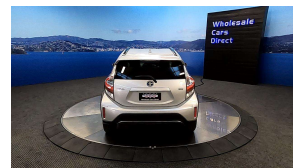

Wholesale Cars Direct

2019 Toyota Aqua Hybrid Crossover, Apple Car Play Android

Vehicle	Odometer	Engine	Seats	Stock ID
Details	72.700 km	1500 cc	-	15398

Quality is not a marketing act at Wholesale Cars Direct, it is who we are.

Grade 4.5 This Aqua is a prime WCD example of our Presentation & Purchasing. We buy better from the start. You can always tell a WCD vehicle.

Always doing the extra, the WCD way. NZ stereo with Bluetooth handsfree, music streaming, Apple CarPlay, Android auto & Reverse Camera. Partial Leather interior, Front collision warning system, Push button start, Keyless entry, Factory 2 tone 16 inch alloy wheels, Twin SRS airbags, ABS, ISOFIX child seat anchor points, 3 Point seat belts for all seats, Climate control, Parking Sensors, Lane departure warning. It's Hybrid drivetrain uses a 54kw 1.5 Litre petrol engine and a 45kw electric motor.