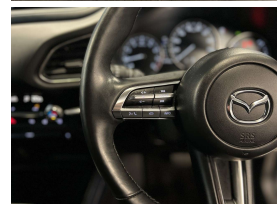

2020 Mazda Cx-30 Hybrid Pro Active Touring - BIG Spec . $29,990