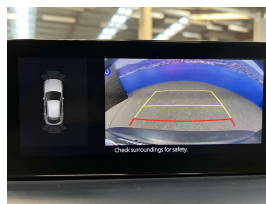

2020 Mazda Cx-30 Hybrid Pro Active Touring - BIG Spec . $29,990