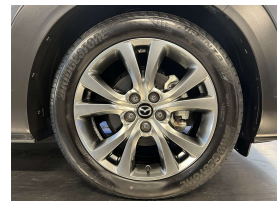

Wholesale Cars Direct

2020 Mazda Cx-30 Hybrid Pro Active Touring - BIG Spec . \$29,990

Stock ID	17194
Engine	2000 cc, Hybrid
Body	SUV
Odometer	61,800 km
Interior	0
Transmission	Automatic

Welcome to Wholesale Cars Direct.
WCD is quality, WCD is service, it is who we are.

A very sort after, very well cared for immaculate Hybrid CX-30. Comes with active driving display (HUD), Reversing camera, Adaptive head lights, Auto high beam, Collision avoidance, Smart city brake support Front/Rear, Blind spot monitoring, Rear cross traffic alert, Lane departure warning, 3 point safely belts for all Seats, Electric drivers seat with memory function, Heated front seats, Heated steering wheel, Bluetooth audio, Music streaming, USB, Apple Car Play, Android auto, 7 airbags, Sky active stop start for fuel economy, Isofix car seat anchor points, Paddle Shift Tiptronic, Adaptive radar cruise control, Proximity smart key - Push Button Start, Duel climate control, Lane keep assist, Front/Rear parking sensors,