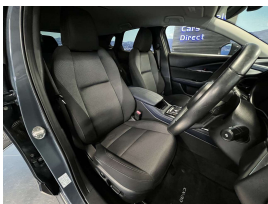

2020 Mazda Cx-30 Hybrid Pro Active Touring - BIG Spec . $29,990