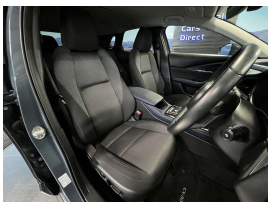

2020 Mazda Cx-30 Hybrid Pro Active Touring - BIG Spec . $28,990

Stock ID	17194
Engine	2000 cc, Hybrid
Body	SUV
Odometer	61,800 km
Interior	0
Transmission	Automatic

Welcome to Wholesale Cars Direct.
WCD is quality, WCD is service, it is who we are.

A very sort after, very well cared for immaculate Hybrid CX-30. Comes with active driving display (HUD), Reversing camera, Adaptive head lights, Auto high beam, Collision avoidance, Smart city brake support Front/Rear, Blind spot monitoring, Rear cross traffic alert, Lane departure warning, 3 point safety belts for all Seats, Electric drivers seat with memory function, Heated front seats, Heated steering wheel, Bluetooth audio, Music streaming, USB, Apple Car Play, Android auto, 7 airbags, Sky active stop start for fuel economy, Isofix car seat anchor points, Paddle Shift Tiptronic, Adaptive radar cruise control, Proximity smart key - Push Button Start, Dual climate control, Lane keep assist, Front/Rear parking sensors,