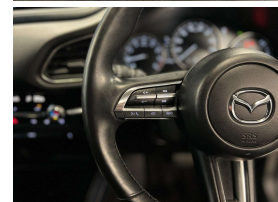

2020 Mazda Cx-30 Hybrid Pro Active Touring - BIG Spec . $28,990

Stock ID	17194
Engine	2000 cc, Hybrid
Body	SUV
Odometer	61,800 km
Interior	0
Transmission	Automatic

Welcome to Wholesale Cars Direct.
WCD is quality, WCD is service, it is who we are.

A very sort after, very well cared for immaculate Hybrid CX-30. Comes with active driving display (HUD), Reversing camera, Adaptive head lights, Auto high beam, Collision avoidance, Smart city brake support Front/Rear, Blind spot monitoring, Rear cross traffic alert, Lane departure warning, 3 point safety belts for all Seats, Electric drivers seat with memory function, Heated front seats, Heated steering wheel, Bluetooth audio, Music streaming, USB, Apple Car Play, Android auto, 7 airbags, Sky active stop start for fuel economy, Isofix car seat anchor points, Paddle Shift Tiptronic, Adaptive radar cruise control, Proximity smart key - Push Button Start, Dual climate control, Lane keep assist, Front/Rear parking sensors,