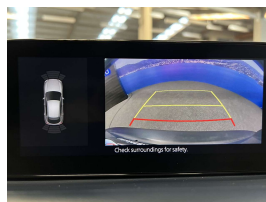

2020 Mazda Cx-30 Hybrid Pro Active Touring - BIG Spec . $28,990

Stock ID	17194
Engine	2000 cc, Hybrid
Body	SUV
Odometer	61,800 km
Interior	0
Transmission	Automatic

Welcome to Wholesale Cars Direct.
WCD is quality, WCD is service, it is who we are.

A very sort after, very well cared for immaculate Hybrid CX-30. Comes with active driving display (HUD), Reversing camera, Adaptive head lights, Auto high beam, Collision avoidance, Smart city brake support Front/Rear, Blind spot monitoring, Rear cross traffic alert, Lane departure warning, 3 point safety belts for all Seats, Electric drivers seat with memory function, Heated front seats, Heated steering wheel, Bluetooth audio, Music streaming, USB, Apple Car Play, Android auto, 7 airbags, Sky active stop start for fuel economy, Isofix car seat anchor points, Paddle Shift Tiptronic, Adaptive radar cruise control, Proximity smart key - Push Button Start, Dual climate control, Lane keep assist, Front/Rear parking sensors,