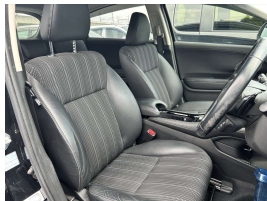

Wholesale Cars Direct

2016 Honda Vezel Hybrid Z - Honda Sensing - Crusie Control. \$19,990

Stock ID 17445

Engine 1500 cc, Hybrid

Body SUV

Odometer 94,597 km

Interior 0

Transmission Automatic

Welcome to Wholesale Cars Direct. WCD is quality, WCD is service, it is who we are.

Great price point hybrid Honda Vezel. This is due to arrive end of June/early July. It can be fast tracked through compliance upon arrival with genuine interest, or purchased prior subject to condition & test drive.