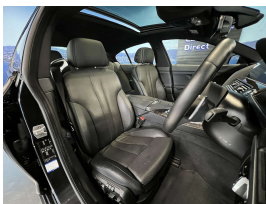

Wholesale Cars Direct

2018 BMW 650i Hot Looking 650i 4.4LV8 Facelift Gran Coupe - Pristine

Stock ID	17140
Engine	4400 cc
Body	Sedan
Odometer	76,912 km
Interior	Leather
Transmission	Automatic

Welcome to Wholesale Cars Direct.
WCD is quality, WCD is service, it is who we are.

A very rare huge spec special facelift BMW 650i Gran Coupe Motorsport. This is such a hot look, we have ceramic dark tinted the windows. A real BMW enthusiast drivers car. Pristine grade 4.5 comes with with Comfort access, Motorsport package, 20" Factory alloys, Heated sports front seats with electric memory drives seat, Full leather trim, Reversing camera, 360 degree surround view camera, Adaptive Motorsport suspension, Front/Rear sensors, Heads Up Display, Lights package, Adaptive LED Head lights, Auto High beam Assist, Driving Assistant Plus, Active Protection, Forward collision warning, Pedestrian alert, Parking Assistance System plus, Integral Active front steering, Sports leather