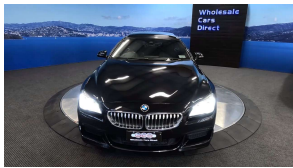

Wholesale Cars Direct

2018 BMW 650i Hot Looking 650i 4.4LV8 Facelift Gran Coupe - Pristine

Stock ID	17140
Engine	4400 cc
Body	Sedan
Odometer	76,912 km
Interior	Leather
Transmission	Automatic

Welcome to Wholesale Cars Direct.
WCD is quality, WCD is service, it is who we are.

A very rare huge spec special facelift BMW 650i Gran Coupe Motorsport. This is such a hot look, we have ceramic dark tinted the windows. A real BMW enthusiast drivers car. Pristine grade 4.5 comes with with Comfort access, Motorsport package, 20" Factory alloys, Heated sports front seats with electric memory drives seat, Full leather trim, Reversing camera, 360 degree surround view camera, Adaptive Motorsport suspension, Front/Rear sensors, Heads Up Display, Lights package, Adaptive LED Head lights, Auto High beam Assist, Driving Assistant Plus, Active Protection, Forward collision warning, Pedestrian alert, Parking Assistance System plus, Integral Active front steering, Sports leather