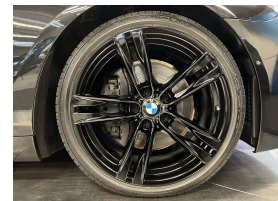

Wholesale Cars Direct

2018 BMW 650i Hot Looking 650i 4.4LV8 Facelift Gran Coupe - Pristine

Stock ID	17140
Engine	4400 cc
Body	Sedan
Odometer	76,912 km
Interior	Leather
Transmission	Automatic

Welcome to Wholesale Cars Direct.
WCD is quality, WCD is service, it is who we are.

A very rare huge spec special facelift BMW 650i Gran Coupe Motorsport. This is such a hot look, we have ceramic dark tinted the windows. A real BMW enthusiast drivers car. Pristine grade 4.5 comes with with Comfort access, Motorsport package, 20" Factory alloys, Heated sports front seats with electric memory drives seat, Full leather trim, Reversing camera, 360 degree surround view camera, Adaptive Motorsport suspension, Front/Rear sensors, Heads Up Display, Lights package, Adaptive LED Head lights, Auto High beam Assist, Driving Assistant Plus, Active Protection, Forward collision warning, Pedestrian alert, Parking Assistance System plus, Integral Active front steering, Sports leather