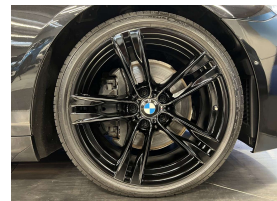

Wholesale Cars Direct

2018 BMW 650i Hot Looking 650i 4.4LV8 Facelift Gran Coupe - Pristine

Stock ID	17140
Engine	4400 cc, Internal Combustion
Body	Sedan
Odometer	76,912 km
Interior	Leather
Transmission	Automatic

Welcome to Wholesale Cars Direct.
WCD is quality, WCD is service, it is who we are.

A very rare huge spec special facelift BMW 650i Gran Coupe Motorsport. This is such a hot look, we have ceramic dark tinted the windows. A real BMW enthusiast drivers car. Pristine grade 4.5 comes with with Comfort access, Motorsport package, 20" Factory alloys, Heated sports front seats with electric memory drives seat, Full leather trim, Reversing camera, 360 degree surround view camera, Adaptive Motorsport suspension, Front/Rear sensors, Heads Up Display, Lights package, Adaptive LED Head lights, Auto High beam Assist, Driving Assistant Plus, Active Protection, Forward collision warning, Pedestrian alert, Parking Assistance System plus, Integral Active front steering, Sports leather