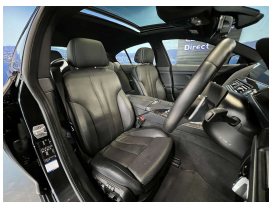

Wholesale Cars Direct

2018 BMW 650i Hot Looking 650i 4.4LV8 Facelift Gran Coupe - Pristine

Stock ID	17140
Engine	4400 cc, Internal Combustion
Body	Sedan
Odometer	76,912 km
Interior	Leather
Transmission	Automatic

Welcome to Wholesale Cars Direct.
WCD is quality, WCD is service, it is who we are.

A very rare huge spec special facelift BMW 650i Gran Coupe Motorsport. This is such a hot look, we have ceramic dark tinted the windows. A real BMW enthusiast drivers car. Pristine grade 4.5 comes with with Comfort access, Motorsport package, 20" Factory alloys, Heated sports front seats with electric memory drives seat, Full leather trim, Reversing camera, 360 degree surround view camera, Adaptive Motorsport suspension, Front/Rear sensors, Heads Up Display, Lights package, Adaptive LED Head lights, Auto High beam Assist, Driving Assistant Plus, Active Protection, Forward collision warning, Pedestrian alert, Parking Assistance System plus, Integral Active front steering, Sports leather