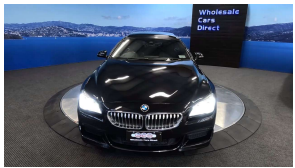

Wholesale Cars Direct

2018 BMW 650i Hot Looking 650i 4.4LV8 Facelift Gran Coupe - Pristine

Stock ID	17140
Engine	4400 cc, Internal Combustion
Body	Sedan
Odometer	76,912 km
Interior	Leather
Transmission	Automatic

Welcome to Wholesale Cars Direct.
WCD is quality, WCD is service, it is who we are.

A very rare huge spec special facelift BMW 650i Gran Coupe Motorsport. This is such a hot look, we have ceramic dark tinted the windows. A real BMW enthusiast drivers car. Pristine grade 4.5 comes with with Comfort access, Motorsport package, 20" Factory alloys, Heated sports front seats with electric memory drives seat, Full leather trim, Reversing camera, 360 degree surround view camera, Adaptive Motorsport suspension, Front/Rear sensors, Heads Up Display, Lights package, Adaptive LED Head lights, Auto High beam Assist, Driving Assistant Plus, Active Protection, Forward collision warning, Pedestrian alert, Parking Assistance System plus, Integral Active front steering, Sports leather