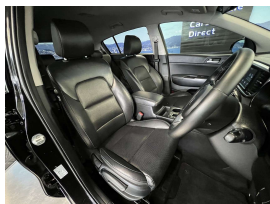

## 2021 Kia Sportage EX 2.4L 4WD - NZ New - BIG Spec - Pristine WCD

<b>Stock ID</b>	17264
<b>Engine</b>	2300 cc, Internal Combustion
<b>Body</b>	SUV
<b>Odometer</b>	64,260 km
<b>Interior</b>	Leather
<b>Transmission</b>	Automatic

Welcome to Wholesale Cars Direct.  
WCD is quality, WCD is service, it is who we are.

A premium well looked after example, immaculately presented 4wd EX Sportage. Comes with 8 inch infotainment touch screen, Apple car play, Android auto, Adaptive radar cruise control, Down hill brake control, Selective drive modes, 8 airbags, 19" factory alloys, Reverse camera, Stability Control, Auto headlights, Front/Rear parking sensors, Bluetooth Audio/Handsfree, Full leather interior, Heated front seats, Dual zone climate control, Isofix car seat anchor points, Leather wrapped steering wheel, Smart key - Push button start, Autonomous emergency braking (Forward collision - Avoidance assistant), 5 star Ancap safety rating, Lane keep assist, Blind spot collision warning, Rear cross traffic collision