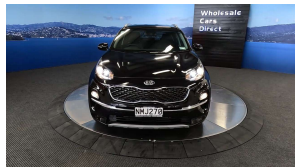

## 2021 Kia Sportage EX 2.4L 4WD - NZ New - BIG Spec - Pristine WCD

<b>Stock ID</b>	17264
<b>Engine</b>	2300 cc, Internal Combustion
<b>Body</b>	SUV
<b>Odometer</b>	64,260 km
<b>Interior</b>	Leather
<b>Transmission</b>	Automatic

Welcome to Wholesale Cars Direct.  
WCD is quality, WCD is service, it is who we are.

A premium well looked after example, immaculately presented 4wd EX Sportage. Comes with 8 inch infotainment touch screen, Apple car play, Android auto, Adaptive radar cruise control, Down hill brake control, Selective drive modes, 8 airbags, 19" factory alloys, Reverse camera, Stability Control, Auto headlights, Front/Rear parking sensors, Bluetooth Audio/Handsfree, Full leather interior, Heated front seats, Dual zone climate control, Isofix car seat anchor points, Leather wrapped steering wheel, Smart key - Push button start, Autonomous emergency braking (Forward collision - Avoidance assistant), 5 star Ancap safety rating, Lane keep assist, Blind spot collision warning, Rear cross traffic collision