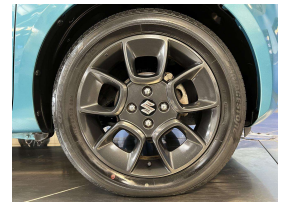

## 2017 Suzuki Ignis Hybrid MX Grade 4.5 \$18,600

Vehicle	Odometer	Engine	Seats	Stock ID
Details	15.483 km	1200 cc	5	16004