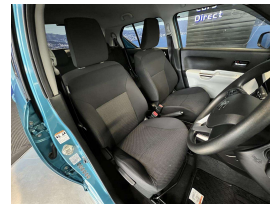

## 2017 Suzuki Ignis Hybrid MX Grade 4.5 \$18,600

Vehicle	Odometer	Engine	Seats	Stock ID
Details	15.483 km	1200 cc	5	16004