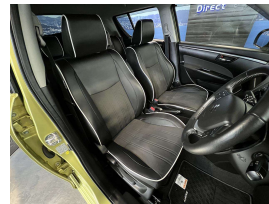

Wholesale Cars Direct

2015 Suzuki Swift Style DJE - Grade 4.5. \$15,600

Vehicle	Odometer	Engine	Seats	Stock ID
Details	15.747 km	1200 cc	5	16186

TRADE IN's

All trade ins can be facilitated here quickly and easily