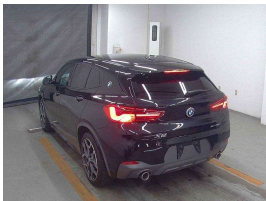

Wholesale Cars Direct

2019 BMW X2 XDrive AWD Motorsport - Leather - HUD - Grade 4.5.

Stock ID 17245
Engine 2000 cc
Body SUV
Odometer 73,855 km
Interior Leather
Transmission Automatic

Welcome to Wholesale Cars Direct.
WCD is quality, WCD is service, it is who we are.