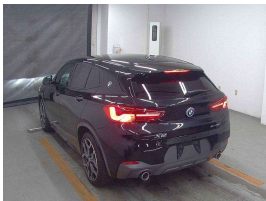

Wholesale Cars Direct

2019 BMW X2 XDrive AWD Motorsport - Leather - HUD - Grade 4.5.

Stock ID 17245

Engine 2000 cc

Body SUV

Odometer 73,870 km

Interior Leather

Transmission Automatic