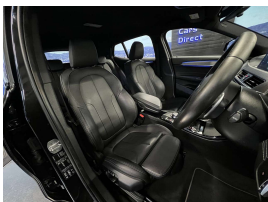

2019 BMW X2 XDrive AWD Motorsport - Leather - HUD - Grade 4.5.

Stock ID	17245
Engine	2000 cc
Body	SUV
Odometer	73,970 km
Interior	Leather
Transmission	Automatic

Welcome to Wholesale Cars Direct.
WCD is quality, WCD is service, it is who we are.

Black on black X-drive hot looking SUV. Pristine grade 4.5 from WCD consistently bringing in high quality European vehicles to NZ. Comes with comfort access, Motorsport package, 19" Factory alloys, Heated sports front seats with electric memory drives seat, Full leather trim, Reversing camera, Front/Rear sensors, Heads Up Display, Lights package, Adaptive LED Head lights, Driving Assistant Plus, Active Protection, Forward collision warning, Pedestrian alert, Parking Assistance System plus, Integral Active front steering, Sports leather Steering Wheel, Motorsport aerodynamics package, Factory Bluetooth, Dual side climate air condition, Active cruise control, Lane departure warning, Automatic Tailgate,