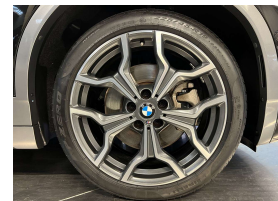

Wholesale Cars Direct

2019 BMW X2 XDrive AWD Motorsport - Leather - HUD - Grade 4.5.

| | |
|---------------------|-----------|
| Stock ID | 17245 |
| Engine | 2000 cc |
| Body | SUV |
| Odometer | 73,970 km |
| Interior | Leather |
| Transmission | Automatic |

Welcome to Wholesale Cars Direct.
WCD is quality, WCD is service, it is who we are.

Black on black X-drive hot looking SUV. Pristine grade 4.5 from WCD consistently bringing in high quality European vehicles to NZ. Comes with comfort access, Motorsport package, 19" Factory alloys, Heated sports front seats with electric memory drives seat, Full leather trim, Reversing camera, Front/Rear sensors, Heads Up Display, Lights package, Adaptive LED Head lights, Driving Assistant Plus, Active Protection, Forward collision warning, Pedestrian alert, Parking Assistance System plus, Integral Active front steering, Sports leather Steering Wheel, Motorsport aerodynamics package, Factory Bluetooth, Dual side climate air condition, Active cruise control, Lane departure warning, Automatic Tailgate,