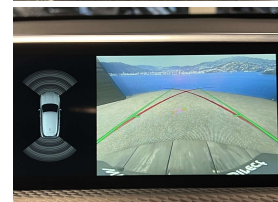

2019 BMW X2 XDrive AWD Motorsport - Leather - HUD - Grade 4.5.

Stock ID	17245
Engine	2000 cc
Body	SUV
Odometer	73,970 km
Interior	Leather
Transmission	Automatic

Welcome to Wholesale Cars Direct.
WCD is quality, WCD is service, it is who we are.

Black on black X-drive hot looking SUV. Pristine grade 4.5 from WCD consistently bringing in high quality European vehicles to NZ. Comes with comfort access, Motorsport package, 19" Factory alloys, Heated sports front seats with electric memory drives seat, Full leather trim, Reversing camera, Front/Rear sensors, Heads Up Display, Lights package, Adaptive LED Head lights, Driving Assistant Plus, Active Protection, Forward collision warning, Pedestrian alert, Parking Assistance System plus, Integral Active front steering, Sports leather Steering Wheel, Motorsport aerodynamics package, Factory Bluetooth, Dual side climate air condition, Active cruise control, Lane departure warning, Automatic Tailgate,