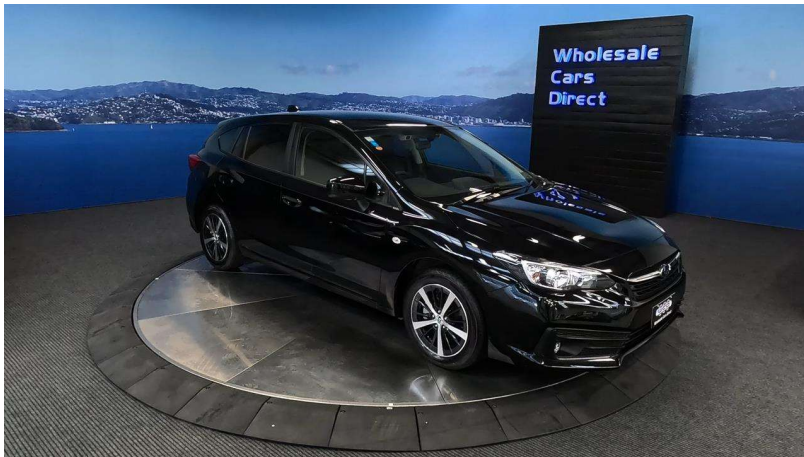

## 2020 Subaru Impreza 1.6i-L Sport - Grade 5 A - Apple Car Play

Vehicle	Odometer	Engine	Seats	Stock ID
Details	1.900 km	1600 cc	-	15724