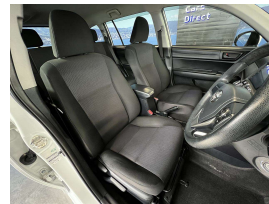

## 2018 Toyota Corolla Fielder Hybrid - Apple Car Play Android

Vehicle	Odometer	Engine	Seats	Stock ID
Details	75.200 km	1500 cc	-	15608

Quality is not a marketing act at Wholesale Cars Direct, it is who we are.

For a Fielder Hybrid this is a stunner, no paintwork required before the yard & the FULL independent vehicle inspection states "Over all vehicle condition excellent" all we could do to improve it is fit a NZ stereo with Bluetooth handsfree, music streaming, Apple CarPlay & Android auto and reversing camera. It comes with 8 x SRS airbags, Traction control, ISOFIX child seat anchor points, 3 Point belts for all seats, Lane departure, Front collision warning, Auto headlights, High beam assist, Parking sensors & Climate air conditioning. The Hybrid drivetrain which uses both a 54kw 1.5 Litre petrol engine and a 45kw electric motor.