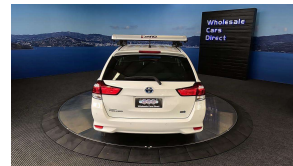

## 2018 Toyota Corolla Fielder Hybrid - Apple Car Play Android

Vehicle	Odometer	Engine	Seats	Stock ID
Details	75.200 km	1500 cc	-	15608

Quality is not a marketing act at Wholesale Cars Direct, it is who we are.

For a Fielder Hybrid this is a stunner, no paintwork required before the yard & the FULL independent vehicle inspection states "Over all vehicle condition excellent" all we could do to improve it is fit a NZ stereo with Bluetooth handsfree, music streaming, Apple CarPlay & Android auto and reversing camera. It comes with 8 x SRS airbags, Traction control, ISOFIX child seat anchor points, 3 Point belts for all seats, Lane departure, Front collision warning, Auto headlights, High beam assist, Parking sensors & Climate air conditioning. The Hybrid drivetrain which uses both a 54kw 1.5 Litre petrol engine and a 45kw electric motor.