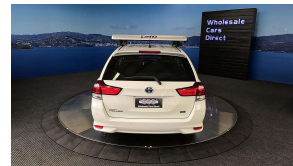

Wholesale Cars Direct

2018 Toyota Corolla Fielder Hybrid - Apple Car Play Android

Vehicle	Odometer	Engine	Seats	Stock ID
Details	75.200 km	1500 cc	-	15608

Quality is not a marketing act at Wholesale Cars Direct, it is who we are.

For a Fielder Hybrid this is a stunner, no paintwork required before the yard & the FULL independent vehicle inspection states "Over all vehicle condition excellent" all we could do to improve it is fit a NZ stereo with Bluetooth handsfree, music streaming, Apple CarPlay & Android auto and reversing camera. It comes with 8 x SRS airbags, Traction control, ISOFIX child seat anchor points, 3 Point belts for all seats, Lane departure, Front collision warning, Auto headlights, High beam assist, Parking sensors & Climate air conditioning. The Hybrid drivetrain which uses both a 54kw 1.5 Litre petrol engine and a 45kw electric motor.