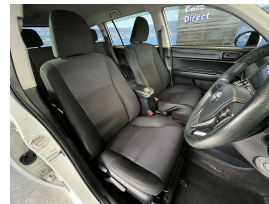

Wholesale Cars Direct

2018 Toyota Corolla Fielder Hybrid - Apple Car Play Android

Vehicle	Odometer	Engine	Seats	Stock ID
Details	75.200 km	1500 cc	-	15608

Quality is not a marketing act at Wholesale Cars Direct, it is who we are.

For a Fielder Hybrid this is a stunner, no paintwork required before the yard & the FULL independent vehicle inspection states "Over all vehicle condition excellent" all we could do to improve it is fit a NZ stereo with Bluetooth handsfree, music streaming, Apple CarPlay & Android auto and reversing camera. It comes with 8 x SRS airbags, Traction control, ISOFIX child seat anchor points, 3 Point belts for all seats, Lane departure, Front collision warning, Auto headlights, High beam assist, Parking sensors & Climate air conditioning. The Hybrid drivetrain which uses both a 54kw 1.5 Litre petrol engine and a 45kw electric motor.