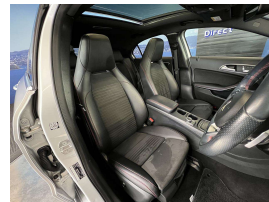

Wholesale Cars Direct

2018 Mercedes-Benz A 180 AMG Sport - NZ Nav - Grade 4.5.

Vehicle	Odometer	Engine	Seats	Stock ID
Details	41.700 km	1600 cc	-	15692

TRADE IN's

All trade ins can be facilitated here quickly and easily