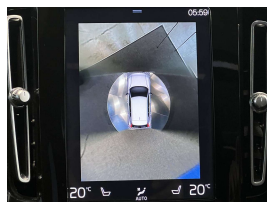

Wholesale Cars Direct

2020 Volvo XC40 Hybrid B4 - Panoramic Sunroof - Grade 4.5. $39,990

Stock ID	17155
Engine	2000 cc, Hybrid
Body	SUV
Odometer	57,820 km
Interior	0
Transmission	Automatic

Welcome to Wholesale Cars Direct.
WCD is quality, WCD is service, it is who we are.

A reduced price mild hybrid pristine XC40. Comes with 19" factory alloys, Panoramic electric sunroof, Harmon Kardon Audio, 360 degree surround camera, Reverse camera, Park assist, Apple Car Play, Collision avoidance, Blind spot monitoring, Rear cross traffic warning, Road sign information, Lane departure warning, Lane keep assist, Active L E D headlights, Partial leather R Design sports seats, Auto headlights, Auto high beam, Heated Front seats with drivers memory seat, Heated steering wheel, All Wheel Drive, Privacy glass, Electric tail gate, Proximity key - Push button start, 9 Air bags, 3 Point seat belts for all seats, Adaptive cruise control, 5 star euro NCAP star safety rating, Front/Rear parking

AJ Hoare
Vehicle Consultant
0800 22 44 02
021 784 687
aj@wcd.co.nz

Scotty Duncan
For Finance
+ Vehicle Consultant
0800 22 44 02 EXTN 2
022 071 2299
scott@wcd.co.nz