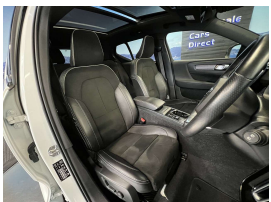

Wholesale Cars Direct

2020 Volvo XC40 Hybrid B4 - Panoramic Sunroof - Grade 4.5. \$39,990

Stock ID	17155
Engine	2000 cc, Hybrid
Body	SUV
Odometer	57,820 km
Interior	0
Transmission	Automatic

Welcome to Wholesale Cars Direct.
WCD is quality, WCD is service, it is who we are.

A reduced price mild hybrid pristine XC40. Comes with 19" factory alloys, Panoramic electric sunroof, Harmon Kardon Audio, 360 degree surround camera, Reverse camera, Park assist, Apple Car Play, Collision avoidance, Blind spot monitoring, Rear cross traffic warning, Road sign information, Lane departure warning, Lane keep assist, Active L E D headlights, Partial leather R Design sports seats, Auto headlights, Auto high beam, Heated Front seats with drivers memory seat, Heated steering wheel, All Wheel Drive, Privacy glass, Electric tail gate, Proximity key - Push button start, 9 Air bags, 3 Point seat belts for all seats, Adaptive cruise control, 5 star euro NCAP star safety rating, Front/Rear parking