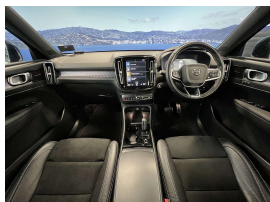

Wholesale Cars Direct

2020 Volvo XC40 Hybrid B4 - Panoramic Sunroof - Grade 4.5. \$39,990

Stock ID	17155
Engine	2000 cc, Hybrid
Body	SUV
Odometer	57,820 km
Interior	0
Transmission	Automatic

Welcome to Wholesale Cars Direct.
WCD is quality, WCD is service, it is who we are.

A reduced price mild hybrid pristine XC40. Comes with 19" factory alloys, Panoramic electric sunroof, Harmon Kardon Audio, 360 degree surround camera, Reverse camera, Park assist, Apple Car Play, Collision avoidance, Blind spot monitoring, Rear cross traffic warning, Road sign information, Lane departure warning, Lane keep assist, Active L E D headlights, Partial leather R Design sports seats, Auto headlights, Auto high beam, Heated Front seats with drivers memory seat, Heated steering wheel, All Wheel Drive, Privacy glass, Electric tail gate, Proximity key - Push button start, 9 Air bags, 3 Point seat belts for all seats, Adaptive cruise control, 5 star euro NCAP star safety rating, Front/Rear parking