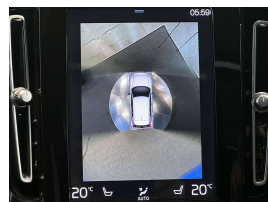

Stock ID	17155
Engine	2000 cc, Hybrid
Body	SUV
Odometer	57,820 km
Interior	0
Transmission	Automatic

Welcome to Wholesale Cars Direct.
WCD is quality, WCD is service, it is who we are.

A reduced price mild hybrid pristine XC40. Comes with 19" factory alloys, Panoramic electric sunroof, Harmon Kardon Audio, 360 degree surround camera, Reverse camera, Park assist, Apple Car Play, Collision avoidance, Blind spot monitoring, Rear cross traffic warning, Road sign information, Lane departure warning, Lane keep assist, Active L E D headlights, Partial leather R Design sports seats, Auto headlights, Auto high beam, Heated Front seats with drivers memory seat, Heated steering wheel, All Wheel Drive, Privacy glass, Electric tail gate, Proximity key - Push button start, 9 Air bags, 3 Point seat belts for all seats, Adaptive cruise control, 5 star euro NCAP star safety rating, Front/Rear parking