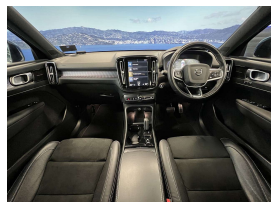

Stock ID	17155
Engine	2000 cc, Hybrid
Body	SUV
Odometer	57,820 km
Interior	0
Transmission	Automatic

Welcome to Wholesale Cars Direct.
WCD is quality, WCD is service, it is who we are.

A reduced price mild hybrid pristine XC40. Comes with 19" factory alloys, Panoramic electric sunroof, Harmon Kardon Audio, 360 degree surround camera, Reverse camera, Park assist, Apple Car Play, Collision avoidance, Blind spot monitoring, Rear cross traffic warning, Road sign information, Lane departure warning, Lane keep assist, Active L E D headlights, Partial leather R Design sports seats, Auto headlights, Auto high beam, Heated Front seats with drivers memory seat, Heated steering wheel, All Wheel Drive, Privacy glass, Electric tail gate, Proximity key - Push button start, 9 Air bags, 3 Point seat belts for all seats, Adaptive cruise control, 5 star euro NCAP star safety rating, Front/Rear parking