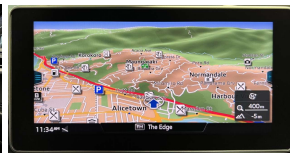

Wholesale Cars Direct

2017 Audi A6 2.0TFSI Quattro S - Line - Low Kms - Grade 4.5. \$32,990

Stock ID	17117
Engine	2000 cc
Body	Station Wagon
Odometer	29,960 km
Interior	Leather
Transmission	Automatic

Welcome to Wholesale Cars Direct.
WCD is quality, WCD is service, it is who we are.

Low Kms, high pristine auction grade 4.5, black with black leather European estate. Doesn't get much better than this hot looking Audi A6. Comes with S line sports seats with full leather leather trim, Heated electric front seats drivers seat with memory function, Active lane assist, Audi side assist, Audi drive select, NZ Navigation, Stereo upgraded to NZ spec, BOSE Audio system, Radar cruise control, Audi braking guard, 6 Airbags, Dual zone climate control, Electronic stability control, Auto headlights, Reverse camera, Front/Rear parking sensors, Proximity key - Push button start, Multi function steering wheel with paddle shift tiptronic, 19" factory alloys.