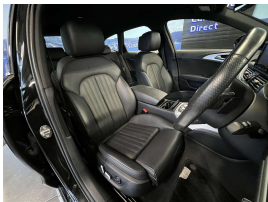

Wholesale Cars Direct

2017 Audi A6 2.0TFSI Quattro S - Line - Low Kms - Grade 4.5. \$32,990

Stock ID	17117
Engine	2000 cc
Body	Station Wagon
Odometer	29,960 km
Interior	Leather
Transmission	Automatic

Welcome to Wholesale Cars Direct.
WCD is quality, WCD is service, it is who we are.

Low Kms, high pristine auction grade 4.5, black with black leather European estate. Doesn't get much better than this hot looking Audi A6. Comes with S line sports seats with full leather leather trim, Heated electric front seats drivers seat with memory function, Active lane assist, Audi side assist, Audi drive select, NZ Navigation, Stereo upgraded to NZ spec, BOSE Audio system, Radar cruise control, Audi braking guard, 6 Airbags, Dual zone climate control, Electronic stability control, Auto headlights, Reverse camera, Front/Rear parking sensors, Proximity key - Push button start, Multi function steering wheel with paddle shift tiptronic, 19" factory alloys.