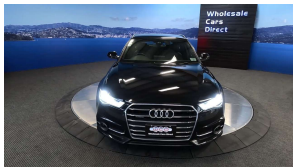

Wholesale Cars Direct

2017 Audi A6 2.0TFSI Quattro S - Line - Low Kms - Grade 4.5. \$32,990

Stock ID	17117
Engine	2000 cc
Body	Station Wagon
Odometer	29,960 km
Interior	Leather
Transmission	Automatic

Welcome to Wholesale Cars Direct.
WCD is quality, WCD is service, it is who we are.

Low Kms, high pristine auction grade 4.5, black with black leather European estate. Doesn't get much better than this hot looking Audi A6. Comes with S line sports seats with full leather leather trim, Heated electric front seats drivers seat with memory function, Active lane assist, Audi side assist, Audi drive select, NZ Navigation, Stereo upgraded to NZ spec, BOSE Audio system, Radar cruise control, Audi braking guard, 6 Airbags, Dual zone climate control, Electronic stability control, Auto headlights, Reverse camera, Front/Rear parking sensors, Proximity key - Push button start, Multi function steering wheel with paddle shift tiptronic, 19" factory alloys.