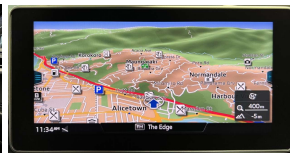

Wholesale Cars Direct

2017 Audi A6 2.0TFSI Quattro S - Line - Low Kms - Grade 4.5 - Prestine

Stock ID	17117
Engine	2000 cc
Body	Station Wagon
Odometer	29,960 km
Interior	Leather
Transmission	Automatic

Welcome to Wholesale Cars Direct.
WCD is quality, WCD is service, it is who we are.

Low Kms, high pristine auction grade 4.5, black with black leather European estate. Doesn't get much better than this hot looking Audi A6. Comes with S line sports seats with full leather leather trim, Heated electric front seats drivers seat with memory function, Active lane assist, Audi side assist, Audi drive select, NZ Navigation, Stereo upgraded to NZ spec, BOSE Audio system, Radar cruise control, Audi braking guard, 6 Airbags, Dual zone climate control, Electronic stability control, Auto headlights, Reverse camera, Front/Rear parking sensors, Proximity key - Push button start, Multi function steering wheel with paddle shift tiptronic, 19" factory alloys.