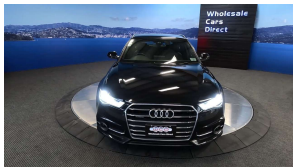

Wholesale Cars Direct

2017 Audi A6 2.0TFSI Quattro S - Line - Low Kms - Grade 4.5 - Prestine

Stock ID	17117
Engine	2000 cc
Body	Station Wagon
Odometer	29,960 km
Interior	Leather
Transmission	Automatic

Welcome to Wholesale Cars Direct.
WCD is quality, WCD is service, it is who we are.

Low Kms, high pristine auction grade 4.5, black with black leather European estate. Doesn't get much better than this hot looking Audi A6. Comes with S line sports seats with full leather leather trim, Heated electric front seats drivers seat with memory function, Active lane assist, Audi side assist, Audi drive select, NZ Navigation, Stereo upgraded to NZ spec, BOSE Audio system, Radar cruise control, Audi braking guard, 6 Airbags, Dual zone climate control, Electronic stability control, Auto headlights, Reverse camera, Front/Rear parking sensors, Proximity key - Push button start, Multi function steering wheel with paddle shift tiptronic, 19" factory alloys.