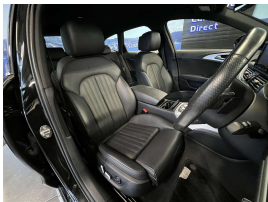

Wholesale Cars Direct

2017 Audi A6 2.0TFSI Quattro S - Line - Low Kms - Grade 4.5 - Prestine

Stock ID	17117
Engine	2000 cc
Body	Station Wagon
Odometer	29,960 km
Interior	Leather
Transmission	Automatic

Welcome to Wholesale Cars Direct.
WCD is quality, WCD is service, it is who we are.

Low Kms, high pristine auction grade 4.5, black with black leather European estate. Doesn't get much better than this hot looking Audi A6. Comes with S line sports seats with full leather leather trim, Heated electric front seats drivers seat with memory function, Active lane assist, Audi side assist, Audi drive select, NZ Navigation, Stereo upgraded to NZ spec, BOSE Audio system, Radar cruise control, Audi braking guard, 6 Airbags, Dual zone climate control, Electronic stability control, Auto headlights, Reverse camera, Front/Rear parking sensors, Proximity key - Push button start, Multi function steering wheel with paddle shift tiptronic, 19" factory alloys.