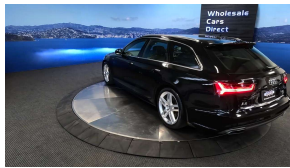

Wholesale Cars Direct

2017 Audi A6 2.0TFSI Quattro S - Line - Low Kms - Grade 4.5 - Prestine

Stock ID	17117
Engine	2000 cc
Body	Station Wagon
Odometer	29,960 km
Interior	Leather
Transmission	Automatic

Welcome to Wholesale Cars Direct.
WCD is quality, WCD is service, it is who we are.

Low Kms, high pristine auction grade 4.5, black with black leather European estate. Doesn't get much better than this hot looking Audi A6. Comes with S line sports seats with full leather leather trim, Heated electric front seats drivers seat with memory function, Active lane assist, Audi side assist, Audi drive select, NZ Navigation, Stereo upgraded to NZ spec, BOSE Audio system, Radar cruise control, Audi braking guard, 6 Airbags, Dual zone climate control, Electronic stability control, Auto headlights, Reverse camera, Front/Rear parking sensors, Proximity key - Push button start, Multi function steering wheel with paddle shift tiptronic, 19" factory alloys.