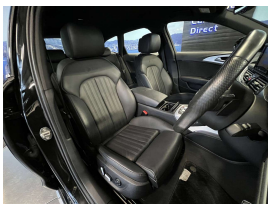

Wholesale Cars Direct

2017 Audi A6 2.0TFSI Quattro S - Line - Low Kms - Grade 4.5 - Prestine

Stock ID	17117
Engine	2000 cc
Body	Station Wagon
Odometer	29,960 km
Interior	Leather
Transmission	Automatic

Welcome to Wholesale Cars Direct.
WCD is quality, WCD is service, it is who we are.

Low Kms, high pristine auction grade 4.5, black with black leather European estate. Doesn't get much better than this hot looking Audi A6. Comes with S line sports seats with full leather leather trim, Heated electric front seats drivers seat with memory function, Active lane assist, Audi side assist, Audi drive select, NZ Navigation, Stereo upgraded to NZ spec, BOSE Audio system, Radar cruise control, Audi braking guard, 6 Airbags, Dual zone climate control, Electronic stability control, Auto headlights, Reverse camera, Front/Rear parking sensors, Proximity key - Push button start, Multi function steering wheel with paddle shift tiptronic, 19" factory alloys.