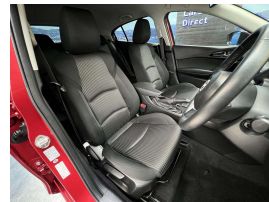

Wholesale Cars Direct

2015 Mazda Axela 1.5S NZ Nav, Apple Car Play Android Auto,

Vehicle	Odometer	Engine	Seats	Stock ID
Details	36.500 km	1500 cc	-	15386

TRADE IN's

All trade ins can be facilitated here quickly and easily