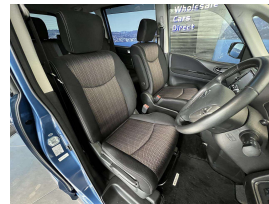

Wholesale Cars Direct

2016 Nissan Serena Highway Star SHV Selection - Grade 4.5

| | | | | |
|---------|-----------|---------|-------|----------|
| Vehicle | Odometer | Engine | Seats | Stock ID |
| Details | 60.229 km | 2000 cc | 8 | 15991 |