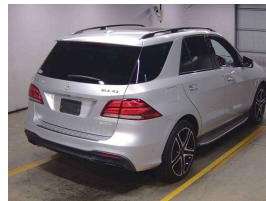

## 2017 Mercedes-Benz GLE 43 AMG 4Matic - Low Kms - Panoramic

**Stock ID** 17322  
**Engine** 3000 cc  
**Body** SUV  
**Odometer** 35,189 km  
**Interior** Leather  
**Transmission** Automatic

Welcome to Wholesale Cars Direct.  
WCD is quality, WCD is service, it is who we are.

This very special Mercedes Benz GLE 45 arrives to Wellington on the 30th May along with 80 other vehicles.  
This can be fast tracked through compliance upon genuine interest or bought subject to test drive/condition.  
WCD specialising in high grade pristine European vehicles from Japan.