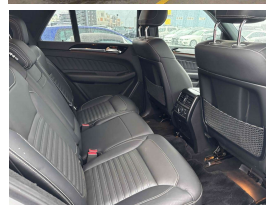

## 2017 Mercedes-Benz GLE 43 AMG 4Matic - Low Kms - Panoramic

**Stock ID** 17322  
**Engine** 3000 cc  
**Body** SUV  
**Odometer** 35,189 km  
**Interior** Leather  
**Transmission** Automatic

Welcome to Wholesale Cars Direct.  
WCD is quality, WCD is service, it is who we are.

This very special Mercedes Benz GLE 45 arrives to Wellington on the 30th May along with 80 other vehicles.  
This can be fast tracked through compliance upon genuine interest or bought subject to test drive/condition.  
WCD specialising in high grade pristine European vehicles from Japan.