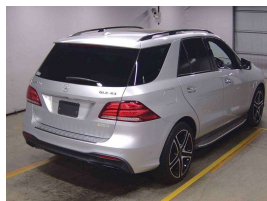

Wholesale Cars Direct

2017 Mercedes-Benz GLE 43 AMG 4Matic - Low Kms - Panoramic

Stock ID 17322

Engine 3000 cc

Body SUV

Odometer 35,300 km

Interior Leather

Transmission Automatic

Welcome to Wholesale Cars Direct.
WCD is quality, WCD is service, it is who we are.

This very special Mercedes Benz GLE 45 arrives to Wellington on the 30th May along with 80 other vehicles.
This can be fast tracked through compliance upon genuine interest or bought subject to test drive/condition.
WCD specialising in high grade pristine European vehicles from Japan.