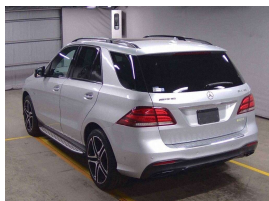

Wholesale Cars Direct

2017 Mercedes-Benz GLE 43 AMG 4Matic - Low Kms - Panoramic

Stock ID 17322

Engine 3000 cc

Body SUV

Odometer 35,300 km

Interior Leather

Transmission Automatic

Welcome to Wholesale Cars Direct.
WCD is quality, WCD is service, it is who we are.

This very special Mercedes Benz GLE 45 arrives to Wellington on the 30th May along with 80 other vehicles.
This can be fast tracked through compliance upon genuine interest or bought subject to test drive/condition.
WCD specialising in high grade pristine European vehicles from Japan.