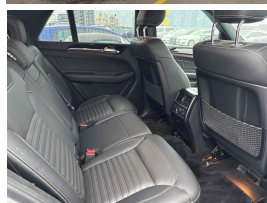

Wholesale Cars Direct

2017 Mercedes-Benz GLE 43 AMG 4Matic - Low Kms - Panoramic

Stock ID 17322

Engine 3000 cc

Body SUV

Odometer 35,300 km

Interior Leather

Transmission Automatic

Welcome to Wholesale Cars Direct.
WCD is quality, WCD is service, it is who we are.

This very special Mercedes Benz GLE 45 arrives to Wellington on the 30th May along with 80 other vehicles.
This can be fast tracked through compliance upon genuine interest or bought subject to test drive/condition.
WCD specialising in high grade pristine European vehicles from Japan.