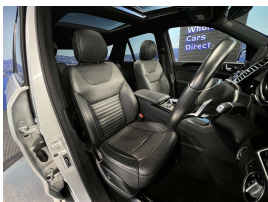

Wholesale Cars Direct

2017 Mercedes-Benz GLE 43 AMG 4Matic - Low Kms - Panoramic

Stock ID	17322
Engine	3000 cc
Body	SUV
Odometer	35,300 km
Interior	Leather
Transmission	Automatic

Welcome to Wholesale Cars Direct.
WCD is quality, WCD is service, it is who we are.

Value in the Kms, what a superior low Kms European class SUV this is. Just need to see the NZ entry compliance invoice to know this is a the SUV for the most discerning of buyers. Comes with huge factory specifications such as performance enhanced engine, AMG line interior sports package, AMG styling front spoiler/side skirt, Nappa leather, Distronic plus cross support, Expanded brake assist, Autonomous brake intervention for pedestrians, Collision minimisation brake intervention warning, Driving package, Parking package, Mirror package, Electric tail gate, Blind spot assist, Active park assist, Adaptive cruise control, Lane keeping assist, Electric memory front seats, 21" factory