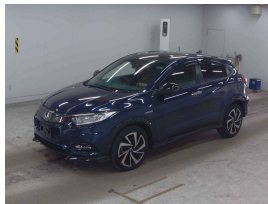

2018 Honda Vezel Hybrid Z - Honda Sensing - Grade 4.5. $27,990

Stock ID 17412
Engine 1500 cc, Hybrid
Body SUV
Odometer 59,438 km
Interior 0
Transmission Automatic

Welcome to Wholesale Cars Direct. WCD is quality, WCD is service, it is who we are.

This vehicle is in storge. It can be processed upon genuine interest or purchased subject to condition & test drive.