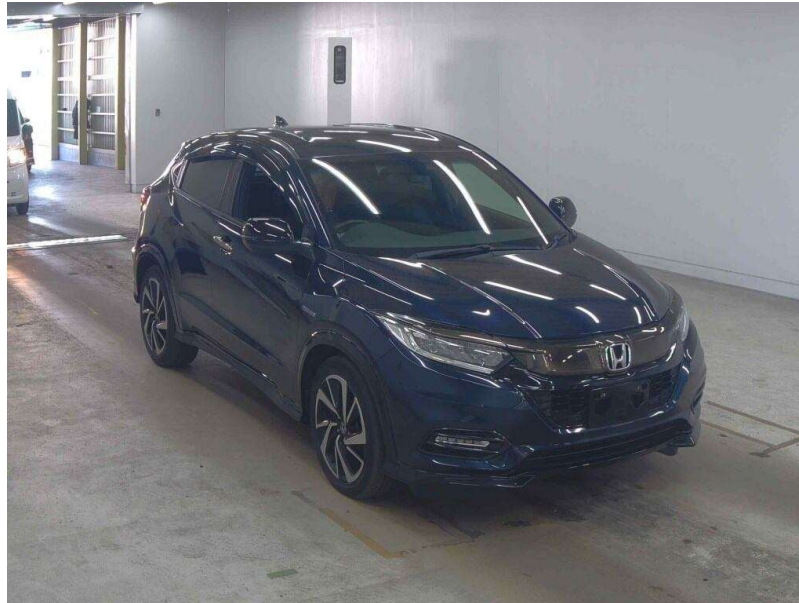

Wholesale Cars Direct

2018 Honda Vezel Hybrid Z - Honda Sensing - Grade 4.5. $27,990

Stock ID 17412
Engine 1500 cc, Hybrid
Body SUV
Odometer 59,438 km
Interior 0
Transmission Automatic

Welcome to Wholesale Cars Direct. WCD is quality, WCD is service, it is who we are.

This vehicle is in storge. It can be processed upon genuine interest or purchased subject to condition & test drive.

Mose Mitiana
Vehicle Consultant
0800 22 44 02
022 317 8097
mose@wcd.co.nz

Scotty Duncan
Vehicle Consultant
0800 22 44 02 EXTN 2
022 071 2299
scott@wcd.co.nz

AJ Hoare
Vehicle Consultant
0800 22 44 02
021 784 687
aj@wcd.co.nz

Anthony Souvatzoglou
Vehicle Consultant
0800 22 44 02
021 480 646
anthony@wcd.co.nz