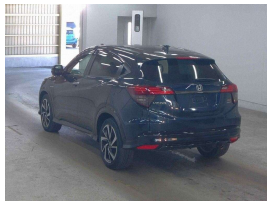

2018 Honda Vezel Hybrid Z - Honda Sensing - Grade 4.5. $27,990

Stock ID 17412
Engine 1500 cc, Hybrid
Body SUV
Odometer 59,438 km
Interior 0
Transmission Automatic

Welcome to Wholesale Cars Direct. WCD is quality, WCD is service, it is who we are.

This vehicle is in storge. It can be processed upon genuine interest or purchased subject to condition & test drive.