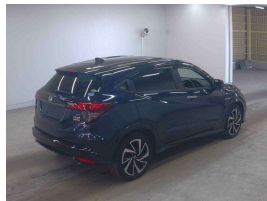

2018 Honda Vezel Hybrid Z - Honda Sensing - Grade 4.5. $27,990

Stock ID 17412
Engine 1500 cc, Hybrid
Body SUV
Odometer 59,438 km
Interior 0
Transmission Automatic

Welcome to Wholesale Cars Direct. WCD is quality, WCD is service, it is who we are.

This vehicle is in storge. It can be processed upon genuine interest or purchased subject to condition & test drive.