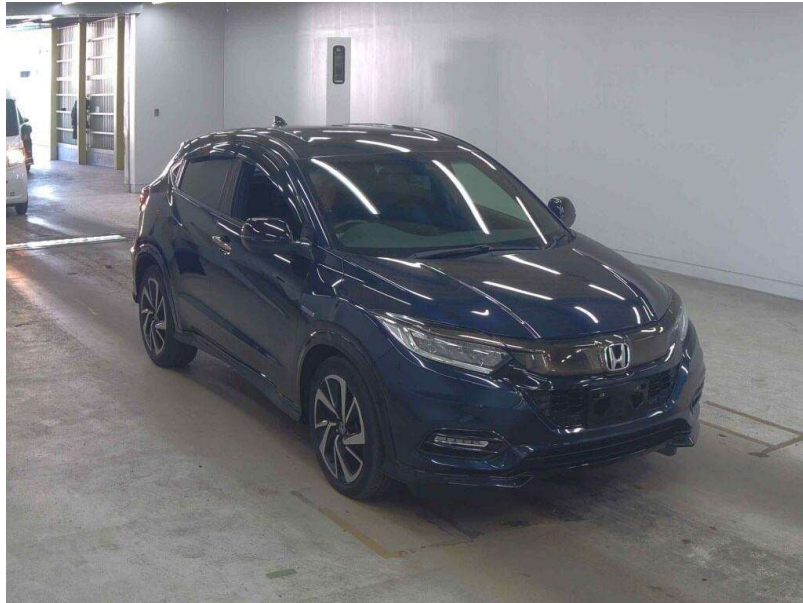

Wholesale Cars Direct

2018 Honda Vezel Hybrid Z - Honda Sensing - Grade 4.5. $27,990

Stock ID 17412
Engine 1500 cc, Hybrid
Body SUV
Odometer 59,438 km
Interior 0
Transmission Automatic

Welcome to Wholesale Cars Direct. WCD is quality, WCD is service, it is who we are.

This vehicle is in storge. It can be processed upon genuine interest or purchased subject to condition & test drive.

Mose Mitiana
Vehicle Consultant
0800 22 44 02
022 317 8097
mose@wcd.co.nz

Scotty Duncan
Vehicle Consultant
0800 22 44 02 EXTN 2
022 071 2299
scott@wcd.co.nz

AJ Hoare
Vehicle Consultant
0800 22 44 02
021 784 687
aj@wcd.co.nz