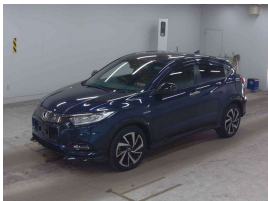

2018 Honda Vezel Hybrid Z - Honda Sensing - Grade 4.5. $27,990

Stock ID 17412
Engine 1500 cc, Hybrid
Body SUV
Odometer 59,438 km
Interior 0
Transmission Automatic

Welcome to Wholesale Cars Direct. WCD is quality, WCD is service, it is who we are.

This vehicle is in storge. It can be processed upon genuine interest or purchased subject to condition & test drive.