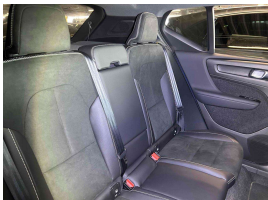

2021 Volvo XC40 Hybrid B4 AWD R-Design - Low Kms - BIG Spec - Grac

Stock ID 17436
Engine 2000 cc, Hybrid
Body Hatchback
Odometer 19,593 km
Interior 0
Transmission Automatic

Welcome to Wholesale Cars Direct. WCD is quality, WCD is service, it is who we are.

This vehicle is in storge. It can be processed upon genuine interest or purchased subject to condition & test drive.