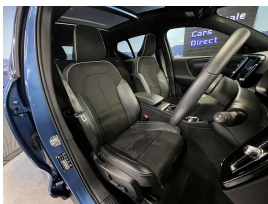

Wholesale Cars Direct

2021 Volvo XC40 Hybrid B4 AWD R-Design - Low Kms - BIG Spec - Grac

Stock ID	17436
Engine	2000 cc, Hybrid
Body	SUV
Odometer	19,700 km
Interior	0
Transmission	Automatic

Welcome to Wholesale Cars Direct.
WCD is quality, WCD is service, it is who we are.

Low klm, BIG Spec, Pristine grade 4.5. vehicle for the most discerning of buyers. who will appreciate this mild hybrid XC40. This really looks hot. Comes with a Panoramic sliding sunroof, 19" factory alloys, Harmon Kardon audio, 360 degree surround camera, Reverse camera, Park assist, Apple Car Play, Collision avoidance, Blind spot monitoring, Rear cross traffic warning, Road sign information, Lane departure warning, Lane keep assist, Active L E D headlights, Partial leather R Design sports seats, Auto headlights, Auto high beam, Heated Front seats with drivers memory seat, Heated steering wheel, All wheel drive, Privacy glass, Electric tail gate, Proximity key - Push button start, 9 Air bags, 3