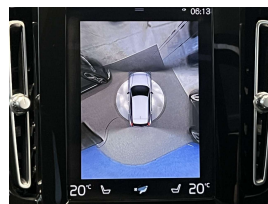

2021 Volvo XC40 Hybrid B4 AWD R-Design - Low Kms - BIG Spec - Grac