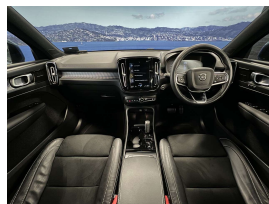

Wholesale Cars Direct

2021 Volvo XC40 Hybrid B4 AWD R-Design - Low Kms - BIG Spec - Grac

Stock ID	17436
Engine	2000 cc, Hybrid
Body	SUV
Odometer	19,700 km
Interior	0
Transmission	Automatic

Welcome to Wholesale Cars Direct.
WCD is quality, WCD is service, it is who we are.

Low klm, BIG Spec, Pristine grade 4.5. vehicle for the most discerning of buyers. who will appreciate this mild hybrid XC40. This really looks hot. Comes with a Panoramic sliding sunroof, 19" factory alloys, Harmon Kardon audio, 360 degree surround camera, Reverse camera, Park assist, Apple Car Play, Collision avoidance, Blind spot monitoring, Rear cross traffic warning, Road sign information, Lane departure warning, Lane keep assist, Active L E D headlights, Partial leather R Design sports seats, Auto headlights, Auto high beam, Heated Front seats with drivers memory seat, Heated steering wheel, All wheel drive, Privacy glass, Electric tail gate, Proximity key - Push button start, 9 Air bags, 3