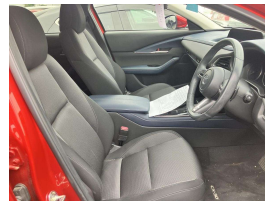

2019 Mazda Cx-30 Pro Active Touring Selection - Pristine. $26,990

Stock ID 17451
Engine 2000 cc, Internal Combustion
Body SUV
Odometer 43,187 km
Interior 0
Transmission Automatic

Welcome to Wholesale Cars Direct. WCD is quality, WCD is service, it is who we are.

This vehicle is in storge. It can be processed upon genuine interest or purchased subject to condition & test drive.