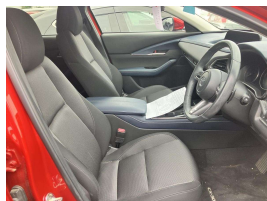

2019 Mazda Cx-30 Pro Active Touring Selection - Pristine. $25,990

Stock ID 17451
Engine 2000 cc, Internal Combustion
Body SUV
Odometer 43,187 km
Interior 0
Transmission Automatic

Welcome to Wholesale Cars Direct. WCD is quality, WCD is service, it is who we are.

This vehicle is in storage. It can be processed upon genuine interest or purchased subject to condition & test drive.