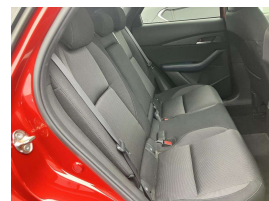

2019 Mazda Cx-30 Pro Active Touring Selection - Pristine. $25,990

Stock ID 17451
Engine 2000 cc, Internal Combustion
Body SUV
Odometer 43,187 km
Interior 0
Transmission Automatic

Welcome to Wholesale Cars Direct. WCD is quality, WCD is service, it is who we are.

This vehicle is in storage. It can be processed upon genuine interest or purchased subject to condition & test drive.