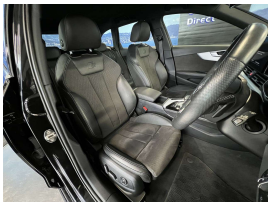

Wholesale Cars Direct

2021 Audi A4 S-Line Advant - NZ Nav - Pristine Grade 4.5. $36,990

Stock ID	17128
Engine	2000 cc
Body	Station Wagon
Odometer	59,400 km
Interior	0
Transmission	Automatic

Welcome to Wholesale Cars Direct.
WCD is quality, WCD is service, it is who we are.

An absolute premium condition new shape Audi estate. Comes with Virtual Cockpit, Stereo upgraded to NZ spec, NZ Navigation, Adaptive cruise control, Audi side assist, Audi active lane assist, Audi pre sense, Audi Park assist, Distance warning, 360 degree camera, Reverse camera, 6 Airbags, Partial leather interior, Three zone climate control, Electronic stability control, Auto headlights, Auto wipers, Electric heated front seats drivers with memory function, Proximity key - Push button start, Front/Rear parking sensors, Factory 18 inch alloys, Multi function sport steering wheel with paddle shift tiptronic. Auto stop/start, Audi Drive select, Bluetooth, Apple Car Play, Android Auto, Electric

AJ Hoare
Vehicle Consultant
0800 22 44 02
021 784 687
aj@wcd.co.nz

Scotty Duncan
For Finance
+ Vehicle Consultant
0800 22 44 02 EXTN 2
022 071 2299
scott@wcd.co.nz