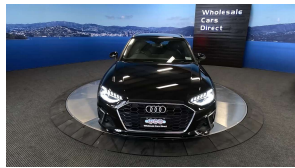

Wholesale Cars Direct

2021 Audi A4 S-Line Advant - NZ Nav - Pristine Grade 4.5. \$36,990

Stock ID	17128
Engine	2000 cc
Body	Station Wagon
Odometer	59,400 km
Interior	0
Transmission	Automatic

Welcome to Wholesale Cars Direct.
WCD is quality, WCD is service, it is who we are.

An absolute premium condition new shape Audi estate. Comes with Virtual Cockpit, Stereo upgraded to NZ spec, NZ Navigation, Adaptive cruise control, Audi side assist, Audi active lane assist, Audi pre sense, Audi Park assist, Distance warning, 360 degree camera, Reverse camera, 6 Airbags, Partial leather interior, Three zone climate control, Electronic stability control, Auto headlights, Auto wipers, Electric heated front seats drivers with memory function, Proximity key - Push button start, Front/Rear parking sensors, Factory 18 inch alloys, Multi function sport steering wheel with paddle shift tiptronic. Auto stop/start, Audi Drive select, Bluetooth, Apple Car Play, Android Auto, Electric