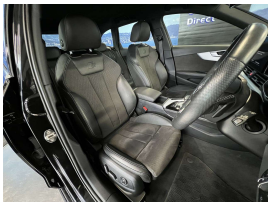

Wholesale Cars Direct

2021 Audi A4 S-Line Advant - NZ Nav - Pristine Grade 4.5. $36,990

Stock ID	17128
Engine	2000 cc
Body	Station Wagon
Odometer	59,400 km
Interior	0
Transmission	Automatic

Welcome to Wholesale Cars Direct.
WCD is quality, WCD is service, it is who we are.

An absolute premium condition new shape Audi estate. Comes with Virtual Cockpit, Stereo upgraded to NZ spec, NZ Navigation, Adaptive cruise control, Audi side assist, Audi active lane assist, Audi pre sense, Audi Park assist, Distance warning, 360 degree camera, Reverse camera, 6 Airbags, Partial leather interior, Three zone climate control, Electronic stability control, Auto headlights, Auto wipers, Electric heated front seats drivers with memory function, Proximity key - Push button start, Front/Rear parking sensors, Factory 18 inch alloys, Multi function sport steering wheel with paddle shift tiptronic. Auto stop/start, Audi Drive select, Bluetooth, Apple Car Play, Electric tailgate, 3 Point

AJ Hoare
Vehicle Consultant
0800 22 44 02
021 784 687
aj@wcd.co.nz

Scotty Duncan
For Finance
+ Vehicle Consultant
0800 22 44 02 EXTN 2
022 071 2299
scott@wcd.co.nz