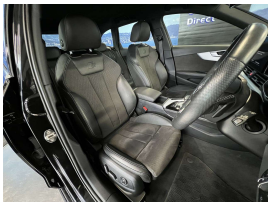

Stock ID	17128
Engine	2000 cc
Body	Station Wagon
Odometer	59,400 km
Interior	0
Transmission	Automatic

Welcome to Wholesale Cars Direct.
WCD is quality, WCD is service, it is who we are.

An absolute premium condition new shape Audi estate. Comes with Virtual Cockpit, Stereo upgraded to NZ spec, NZ Navigation, Adaptive cruise control, Audi side assist, Audi active lane assist, Audi pre sense, Audi Park assist, Distance warning, 360 degree camera, Reverse camera, 6 Airbags, Partial leather interior, Three zone climate control, Electronic stability control, Auto headlights, Auto wipers, Electric heated front seats drivers with memory function, Proximity key - Push button start, Front/Rear parking sensors, Factory 18 inch alloys, Multi function sport steering wheel with paddle shift tiptronic. Auto stop/start, Audi Drive select, Bluetooth, Apple Car Play, Electric tailgate, 3 Point