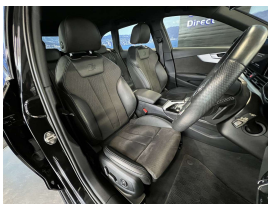

Stock ID	17128
Engine	2000 cc
Body	Station Wagon
Odometer	59,400 km
Interior	0
Transmission	Automatic

Welcome to Wholesale Cars Direct.
WCD is quality, WCD is service, it is who we are.

An absolute premium condition new shape Audi estate. Comes with Virtual Cockpit, Stereo upgraded to NZ spec, NZ Navigation, Adaptive cruise control, Audi side assist, Audi active lane assist, Audi pre sense, Audi Park assist, Distance warning, 360 degree camera, Reverse camera, 6 Airbags, Partial leather interior, Three zone climate control, Electronic stability control, Auto headlights, Auto wipers, Electric heated front seats drivers with memory function, Proximity key - Push button start, Front/Rear parking sensors, Factory 18 inch alloys, Multi function sport steering wheel with paddle shift tiptronic. Auto stop/start, Audi Drive select, Bluetooth, Apple Car Play, Electric tailgate, 3 Point