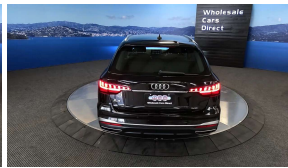

Wholesale Cars Direct

2021 Audi A4 S-Line Advant - NZ Nav - Pristine Grade 4.5. \$34,990

Stock ID	17128
Engine	2000 cc
Body	Station Wagon
Odometer	59,400 km
Interior	0
Transmission	Automatic

Welcome to Wholesale Cars Direct.
WCD is quality, WCD is service, it is who we are.

An absolute premium condition new shape Audi estate. Comes with Virtual Cockpit, Stereo upgraded to NZ spec, NZ Navigation, Adaptive cruise control, Audi side assist, Audi active lane assist, Audi pre sense, Audi Park assist, Distance warning, 360 degree camera, Reverse camera, 6 Airbags, Partial leather interior, Three zone climate control, Electronic stability control, Auto headlights, Auto wipers, Electric heated front seats drivers with memory function, Proximity key - Push button start, Front/Rear parking sensors, Factory 18 inch alloys, Multi function sport steering wheel with paddle shift tiptronic. Auto stop/start, Audi Drive select, Bluetooth, Apple Car Play, Electric tailgate, 3 Point