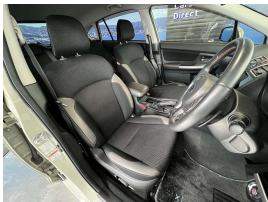

## 2015 Subaru XV 2.0 iL Eyesight - AWD. \$17,990

**Stock ID** 16539  
**Engine** 2000 cc  
**Body** Hatchback  
**Odometer** 93,330 km  
**Interior** 0  
**Transmission** Automatic

Welcome to Wholesale Cars Direct.  
WCD is quality, WCD is service, it is who we are.